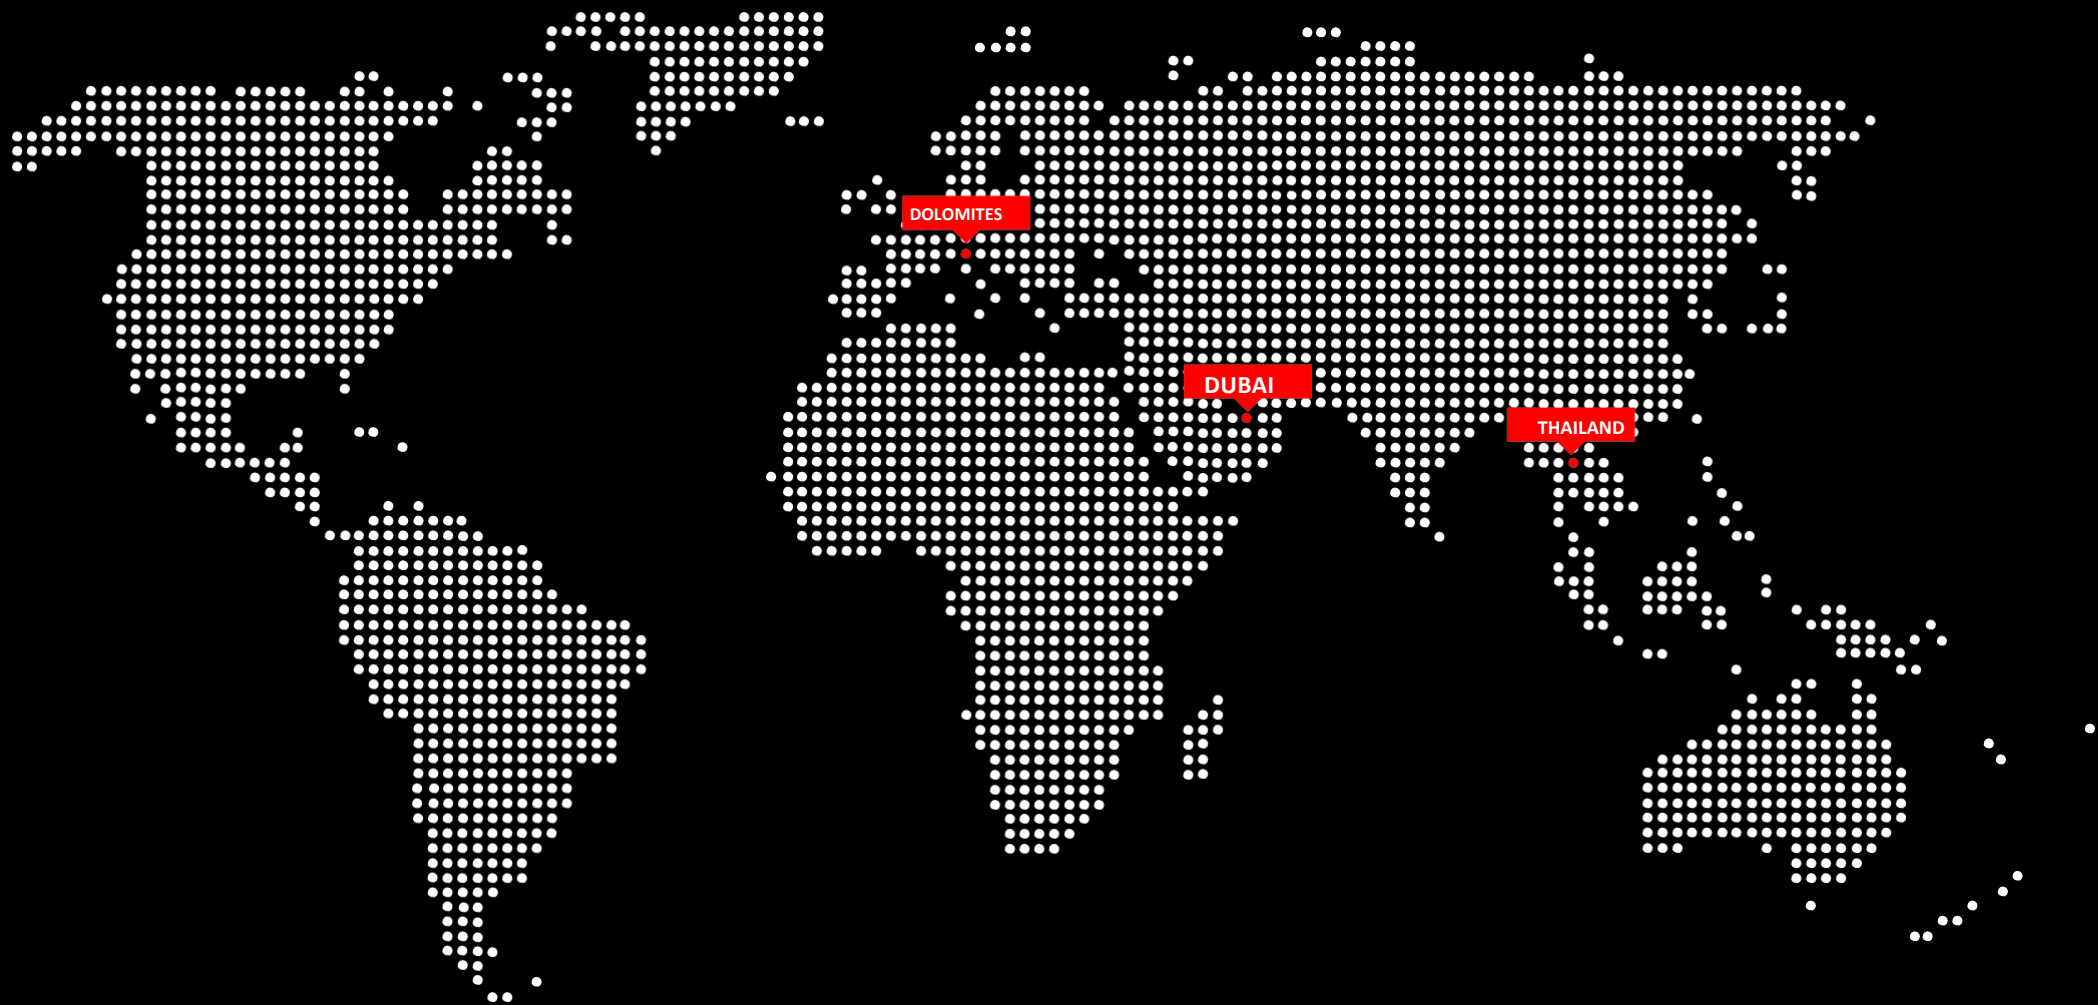

HERO™ | **WORLD
SERIES**

2020

EXTREME BIKING ACROSS NATURE'S JEWELS

DOLOMITES

DUBAI

THAILAND

HEROTM
WORLD
SERIES
DUBAI

DESERT FASCINATION
06-08 FEBBRAIO 2020